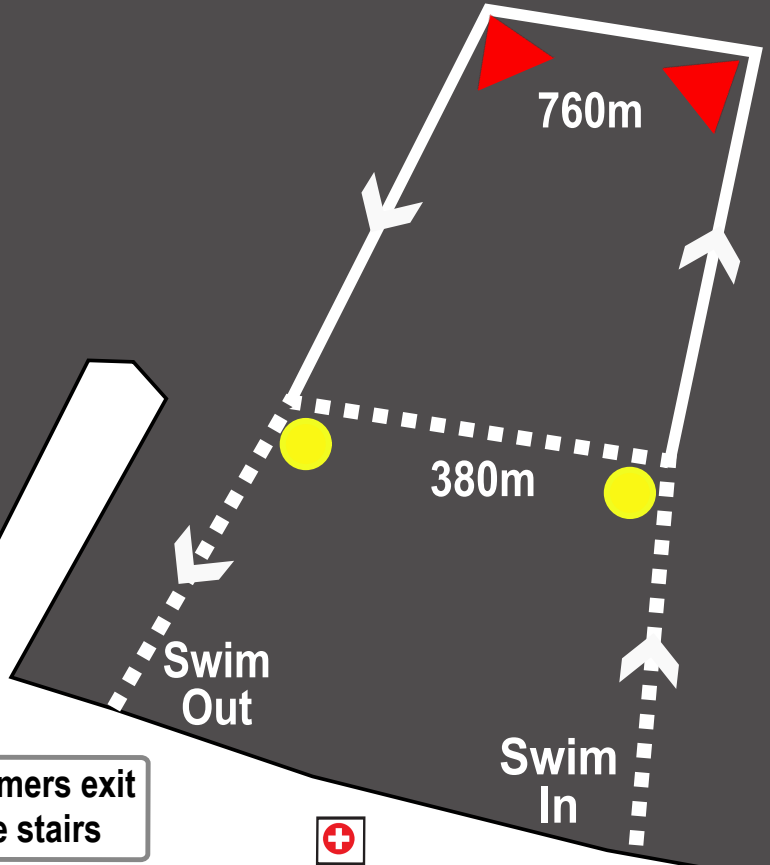

-  Long Course Turn Buoy
-  Short Course Turn Buoy
-  Medical Pod & Drop Out

Swimmers exit
up the stairs

Medical Pod
& Drop Out

All Swimmers must access
the beach for the swim via
the slipway for Timing Chip
activation

Hobie Beach

Corporate Triathlon Challenge
Swim Course

Short Distance
Swim : 380m
Long Distance
Swim : 760m