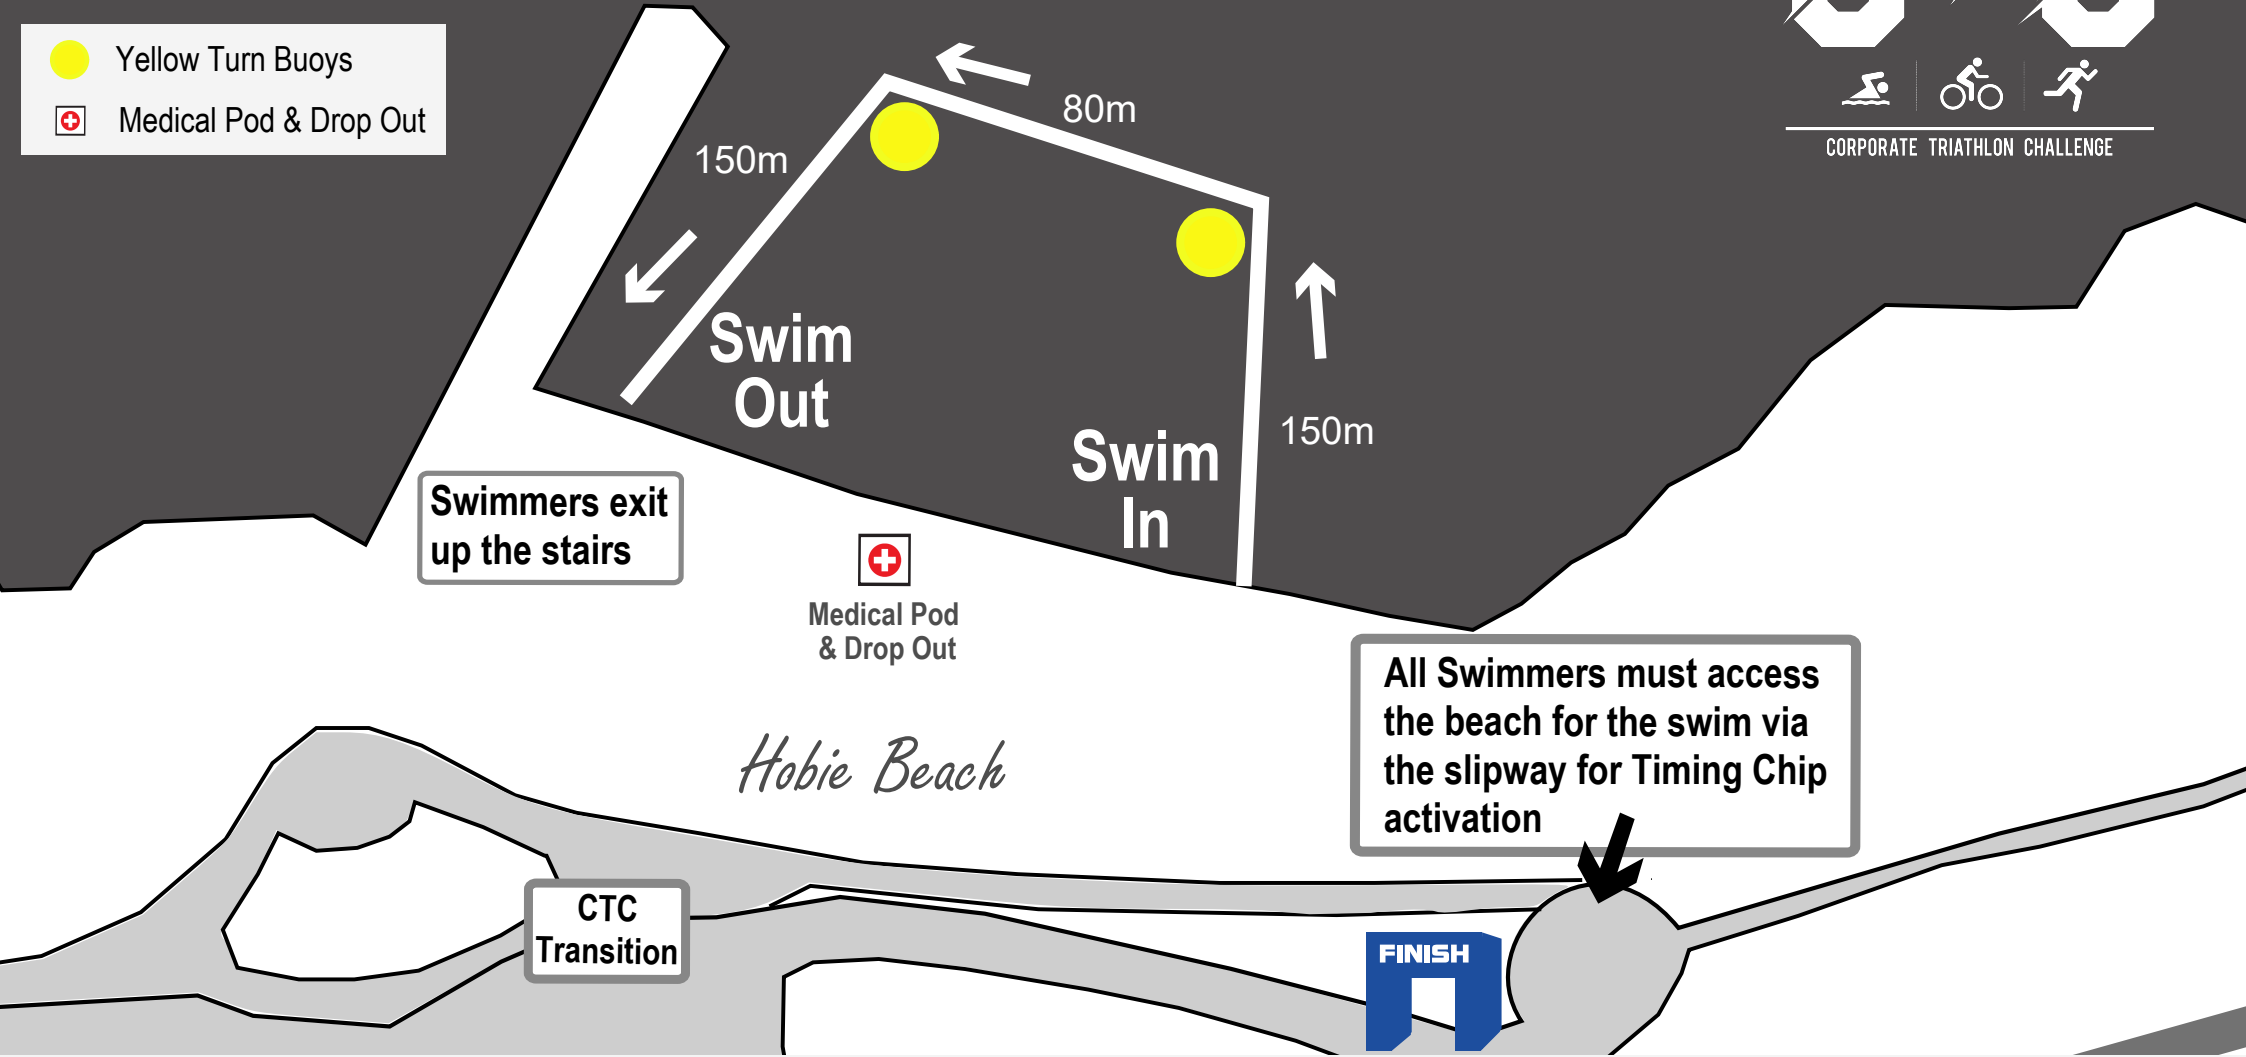

powered by

ISUZU

CORPORATE TRIATHLON CHALLENGE

- Yellow Turn Buoys
- Medical Pod & Drop Out

Corporate Triathlon Challenge
 Swim Course

Swim : 380m
 Bike : 18km
 Run : 4.2km