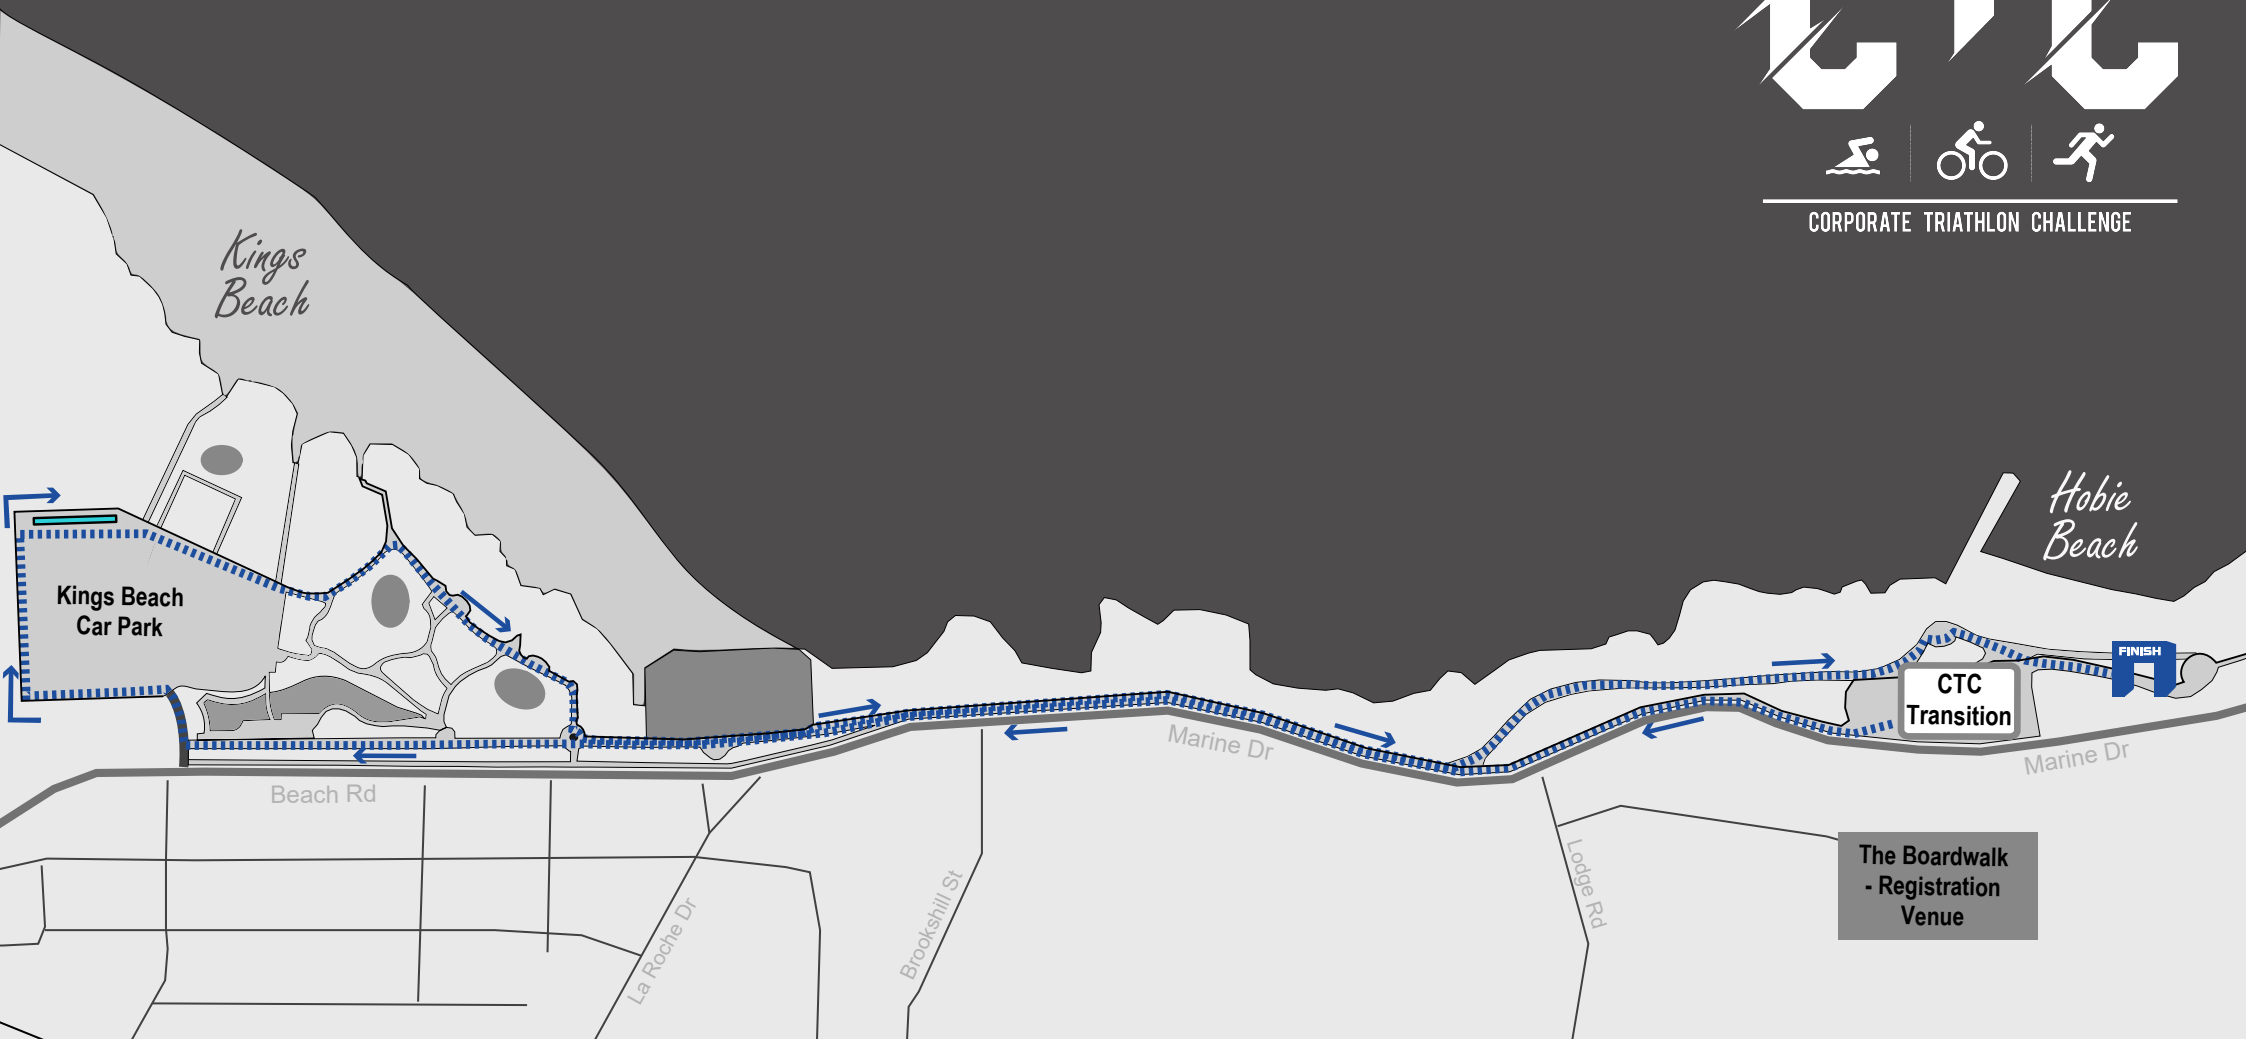

powered by

Run
Aid Station

ISUZU

CORPORATE TRIATHLON CHALLENGE

Corporate Triathlon Challenge
Run Course

Swim : 380m
Bike : 18km
Run : 4.2km